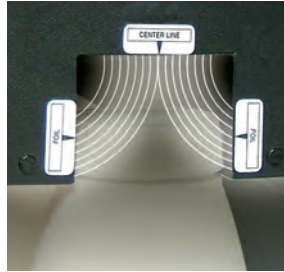

# Enercon Super Seal™ Touch Induction Cap Sealer

Simple Touch Screen

Integrated Inspection

20% more sealing power

#### All New Cap Inspection System

- Sets up in minutes: pre-programmed and fully integrated with sealer
- Touch Screen control for inspection and rejection
- High sensitivity and responsiveness
- Portable design for maximum versatility
- LED bottle centering guide